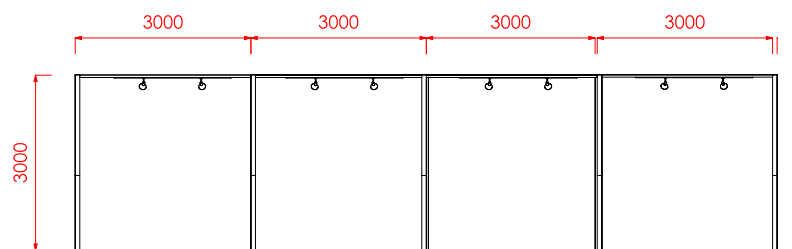

FLOORING
INDUSTRIAL CONCRETE

SIGNAGE
1 X DECAL (400MM X 400MM)
ON EACH SIDE WALL
COMPANY NAME & STAND #

STAND SPECIFICATIONS

Back Wall Height: 3m

Side Wall Height: 3 m at back and
1.2m at the front

Side Wall Depth: 3m

Lighting Rail: 890mm off back wall
with 2x adjustable lights

Flooring: Timber Hardwood

TOP VIEW

FRONT VIEW

SIDE VIEW

CHOOSE YOUR WALL COLOUR

Please select a colour for your walls to be painted by emailing your preferred colour option to lily.siepen@rxglobal.com by **Friday 26 June**.