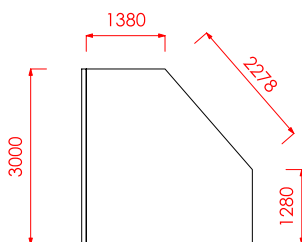

FLOORING
INDUSTRIAL CONCRETE

SIGNAGE
1 X DECAL (400MM X 400MM)
ON EACH SIDE WALL
COMPANY NAME & STAND #

STAND SPECIFICATIONS

Back Wall Height: 3m

Side Wall Height: 3 m at back and
1.2m at the front

Side Wall Depth: 3m

Lighting Rail: 890mm off back wall
with 2x adjustable lights

Flooring: Timber Hardwood

TOP VIEW

FRONT VIEW

SIDE VIEW

CHOOSE YOUR WALL COLOUR

Please select a colour for your walls to be painted by emailing your preferred colour option to lily.siepen@rxglobal.com by **Friday 26 June**.