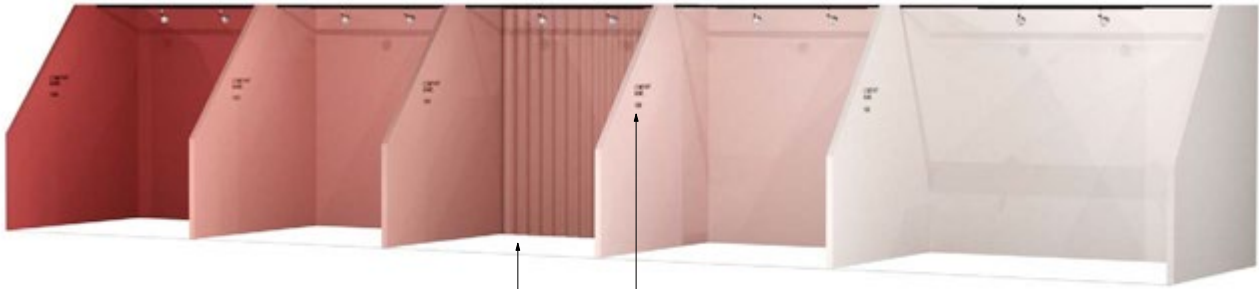

FLOORING
INDUSTRIAL CONCRETE

SIGNAGE
1 X DECAL (400MM X 400MM)
ON EACH SIDE WALL
COMPANY NAME & STAND #

STAND SPECIFICATIONS

Back Wall Height: 3m

Side Wall Height: 3 m at back and
1.2m at the front

Side Wall Depth: 3m