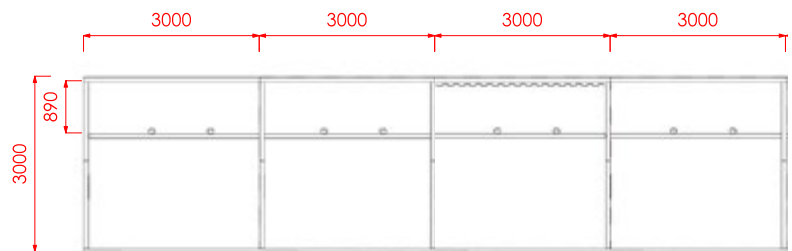

FLOORING
INDUSTRIAL CONCRETE

SIGNAGE
1 X DECAL (400MM X 400MM)
ON EACH SIDE WALL
COMPANY NAME & STAND #

STAND SPECIFICATIONS

Back Wall Height: 3m

Side Wall Height: 3 m at back and
1.2m at the front

Side Wall Depth: 3m

Lighting Rail: 890mm off back wall
with 2x adjustable lights

Flooring: Timber Hardwood

TOP VIEW

FRONT VIEW

SIDE VIEW

CHOOSE YOUR WALL COLOUR

Please select a colour for your walls to be painted by emailing your preferred colour option to lily.siepen@rxglobal.com by **Friday 26 June**.