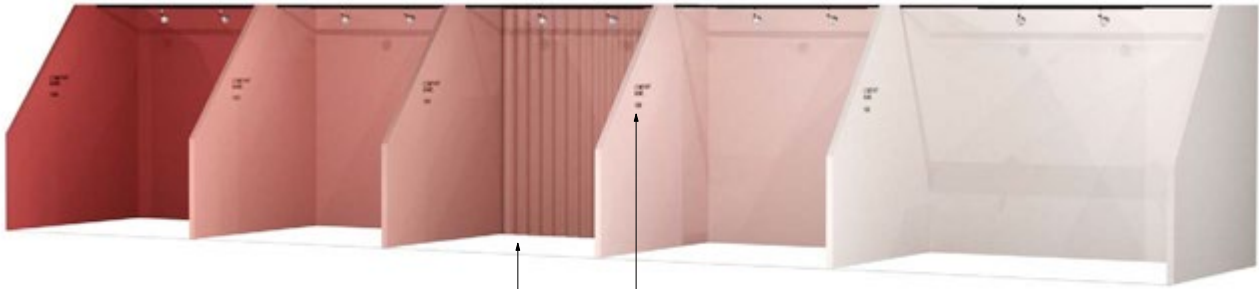

**FLOORING**  
INDUSTRIAL CONCRETE

**SIGNAGE**  
1 X DECAL (400MM X 400MM)  
ON EACH SIDE WALL  
COMPANY NAME & STAND #

## STAND SPECIFICATIONS

**Back Wall Height:** 3m

**Side Wall Height:** 3 m at back and  
1.2m at the front

**Side Wall Depth:** 3m

**Lighting Rail:** 890mm off back wall  
with 2x adjustable lights

**Flooring:** Timber Hardwood