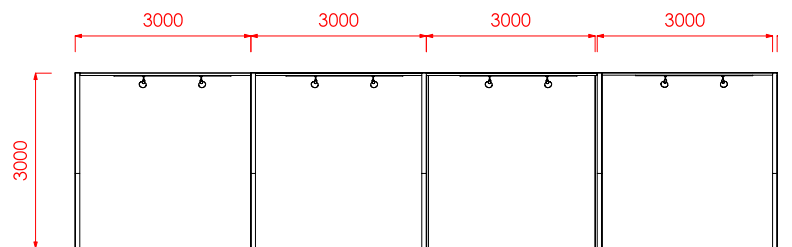

**FLOORING**  
INDUSTRIAL CONCRETE

**SIGNAGE**  
1 X DECAL (400MM X 400MM)  
ON EACH SIDE WALL  
COMPANY NAME & STAND #

## STAND SPECIFICATIONS

**Back Wall Height:** 3m

**Side Wall Height:** 3 m at back and  
1.2m at the front

**Side Wall Depth:** 3m

**Lighting Rail:** 890mm off back wall  
with 2x adjustable lights

**Flooring:** Timber Hardwood

**TOP VIEW**

**FRONT VIEW**

**SIDE VIEW**