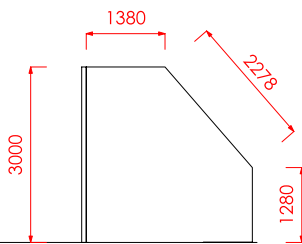

**FLOORING**  
INDUSTRIAL CONCRETE

**SIGNAGE**  
1 X DECAL (400MM X 400MM)  
ON EACH SIDE WALL  
COMPANY NAME & STAND #

## STAND SPECIFICATIONS

**Back Wall Height:** 3m

**Side Wall Height:** 3 m at back and  
1.2m at the front

**Side Wall Depth:** 3m

**Lighting Rail:** 890mm off back wall  
with 2x adjustable lights

**Flooring:** Timber Hardwood

**TOP VIEW**

**FRONT VIEW**

**SIDE VIEW**