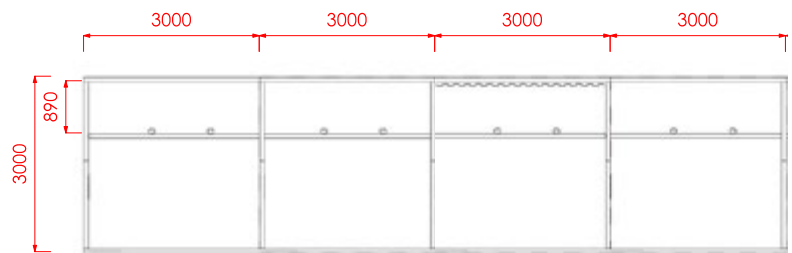

**FLOORING**  
INDUSTRIAL CONCRETE

**SIGNAGE**  
1 X DECAL (400MM X 400MM)  
ON EACH SIDE WALL  
COMPANY NAME & STAND #

## STAND SPECIFICATIONS

**Back Wall Height:** 3m

**Side Wall Height:** 3 m at back and  
1.2m at the front

**Side Wall Depth:** 3m

**Lighting Rail:** 890mm off back wall  
with 2x adjustable lights

**Flooring:** Timber Hardwood

**TOP VIEW**

**FRONT VIEW**

**SIDE VIEW**