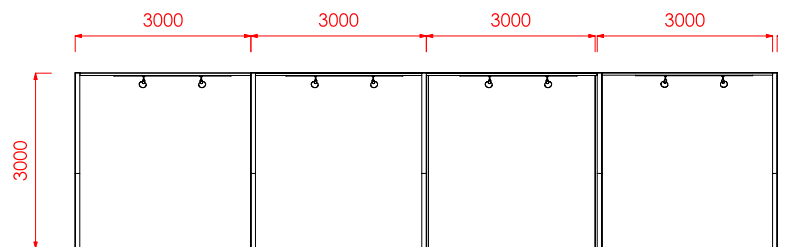

STAND SPECIFICATIONS

Back Wall Height: 3m

Side Wall Height: 3 m at back and 1.2m at the front

Side Wall Depth: 3m

Lighting Rail: 890mm off back wall with 2x adjustable lights

Flooring: Timber Hardwood

TOP VIEW