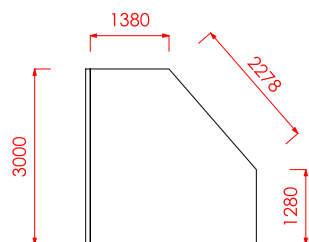

SIDE VIEW

CHOOSE YOUR WALL COLOUR

Please select a colour for your walls to be painted by emailing your preferred colour option to lily.siepen@rxglobal.com by **Friday 26 June**.

Once you have confirmed your wall colour, any changes after this will incur a charge

Natural White™ 1	Aroma 2	Blue Shell 3	Lilium Two 4	Mask 5	Soft Fresco 6
Silver Thaw 7	Different Pink 8	Tiamo 9	Kindness 10	Savin 11	Amazon Depths 12

1. Natural White™
2. Aroma
3. Blue Shell
4. Lilium Two
5. Mask
6. Soft Fresco
7. Silver Thaw
8. Different Pink
9. Tiamo
10. Kindness
11. Savin
12. Amazon Depths