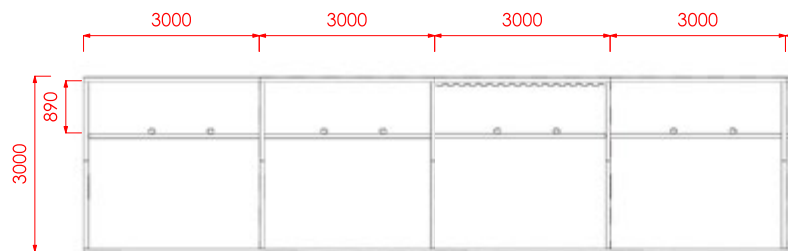

STAND SPECIFICATIONS

Back Wall Height: 3m

Side Wall Height: 3 m at back and 1.2m at the front

Side Wall Depth: 3m

Lighting Rail: 890mm off back wall with 2x adjustable lights

Flooring: Timber Hardwood

TOP VIEW